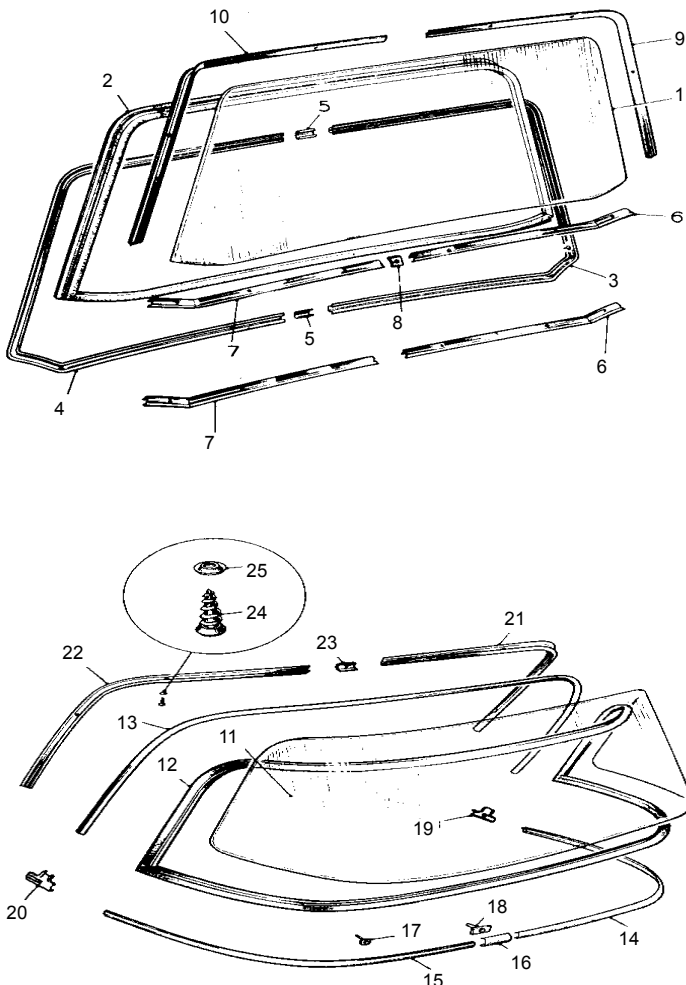

No	Part #	Description	Application	Qty	Price
				Req	Each
1	811 0651	Glass, door*	no vent	2	82.28
	ALH2592	Glass, door*	w/vent	2	71.39
2	ALH1514	Slide channel		A/R	50.52
	811 GSL1	Liner, slide channel		A/R	7.57
3	37H9713	Liner, vent slide		2	19.18
4	37H9516	Weatherstrip, vent (pair)		1	175.45
5	37H9518	Glass, vent		2	35.09
6	ALH2628	Seal, door/vent		2	6.00
7	811 0654	Regulator, left (X)	no vent	1	211.75
	811 0655	right (X)	no vent	1	211.75
	ALH2589	Regulator, left (X)	w/vent	1	151.25
	ALH2588	right (X)	w/vent	1	151.25
8	ALH1523	Handle		2	27.17
	ALH1523A	Handle, cream knob		2	32.07
9	ALH1527	Pin		2	1.88
10	ALH1528A	Escutcheon, cream	540	2	9.50
	ALH1528	black	560	2	3.70
11	ALH1530	Spring		2	3.21
12	27H9998	Handle, vent window locking RH		1	42.90
	27H9999	Handle, vent window locking LH		1	42.90
13	27H9998A	Pivot Bracket, vent window handle RH		1	53.90
	27H9999A	Pivot Bracket, vent window handle LH		1	53.90
14	37H9911	Block, vent window corner	w/vent	2	26.32